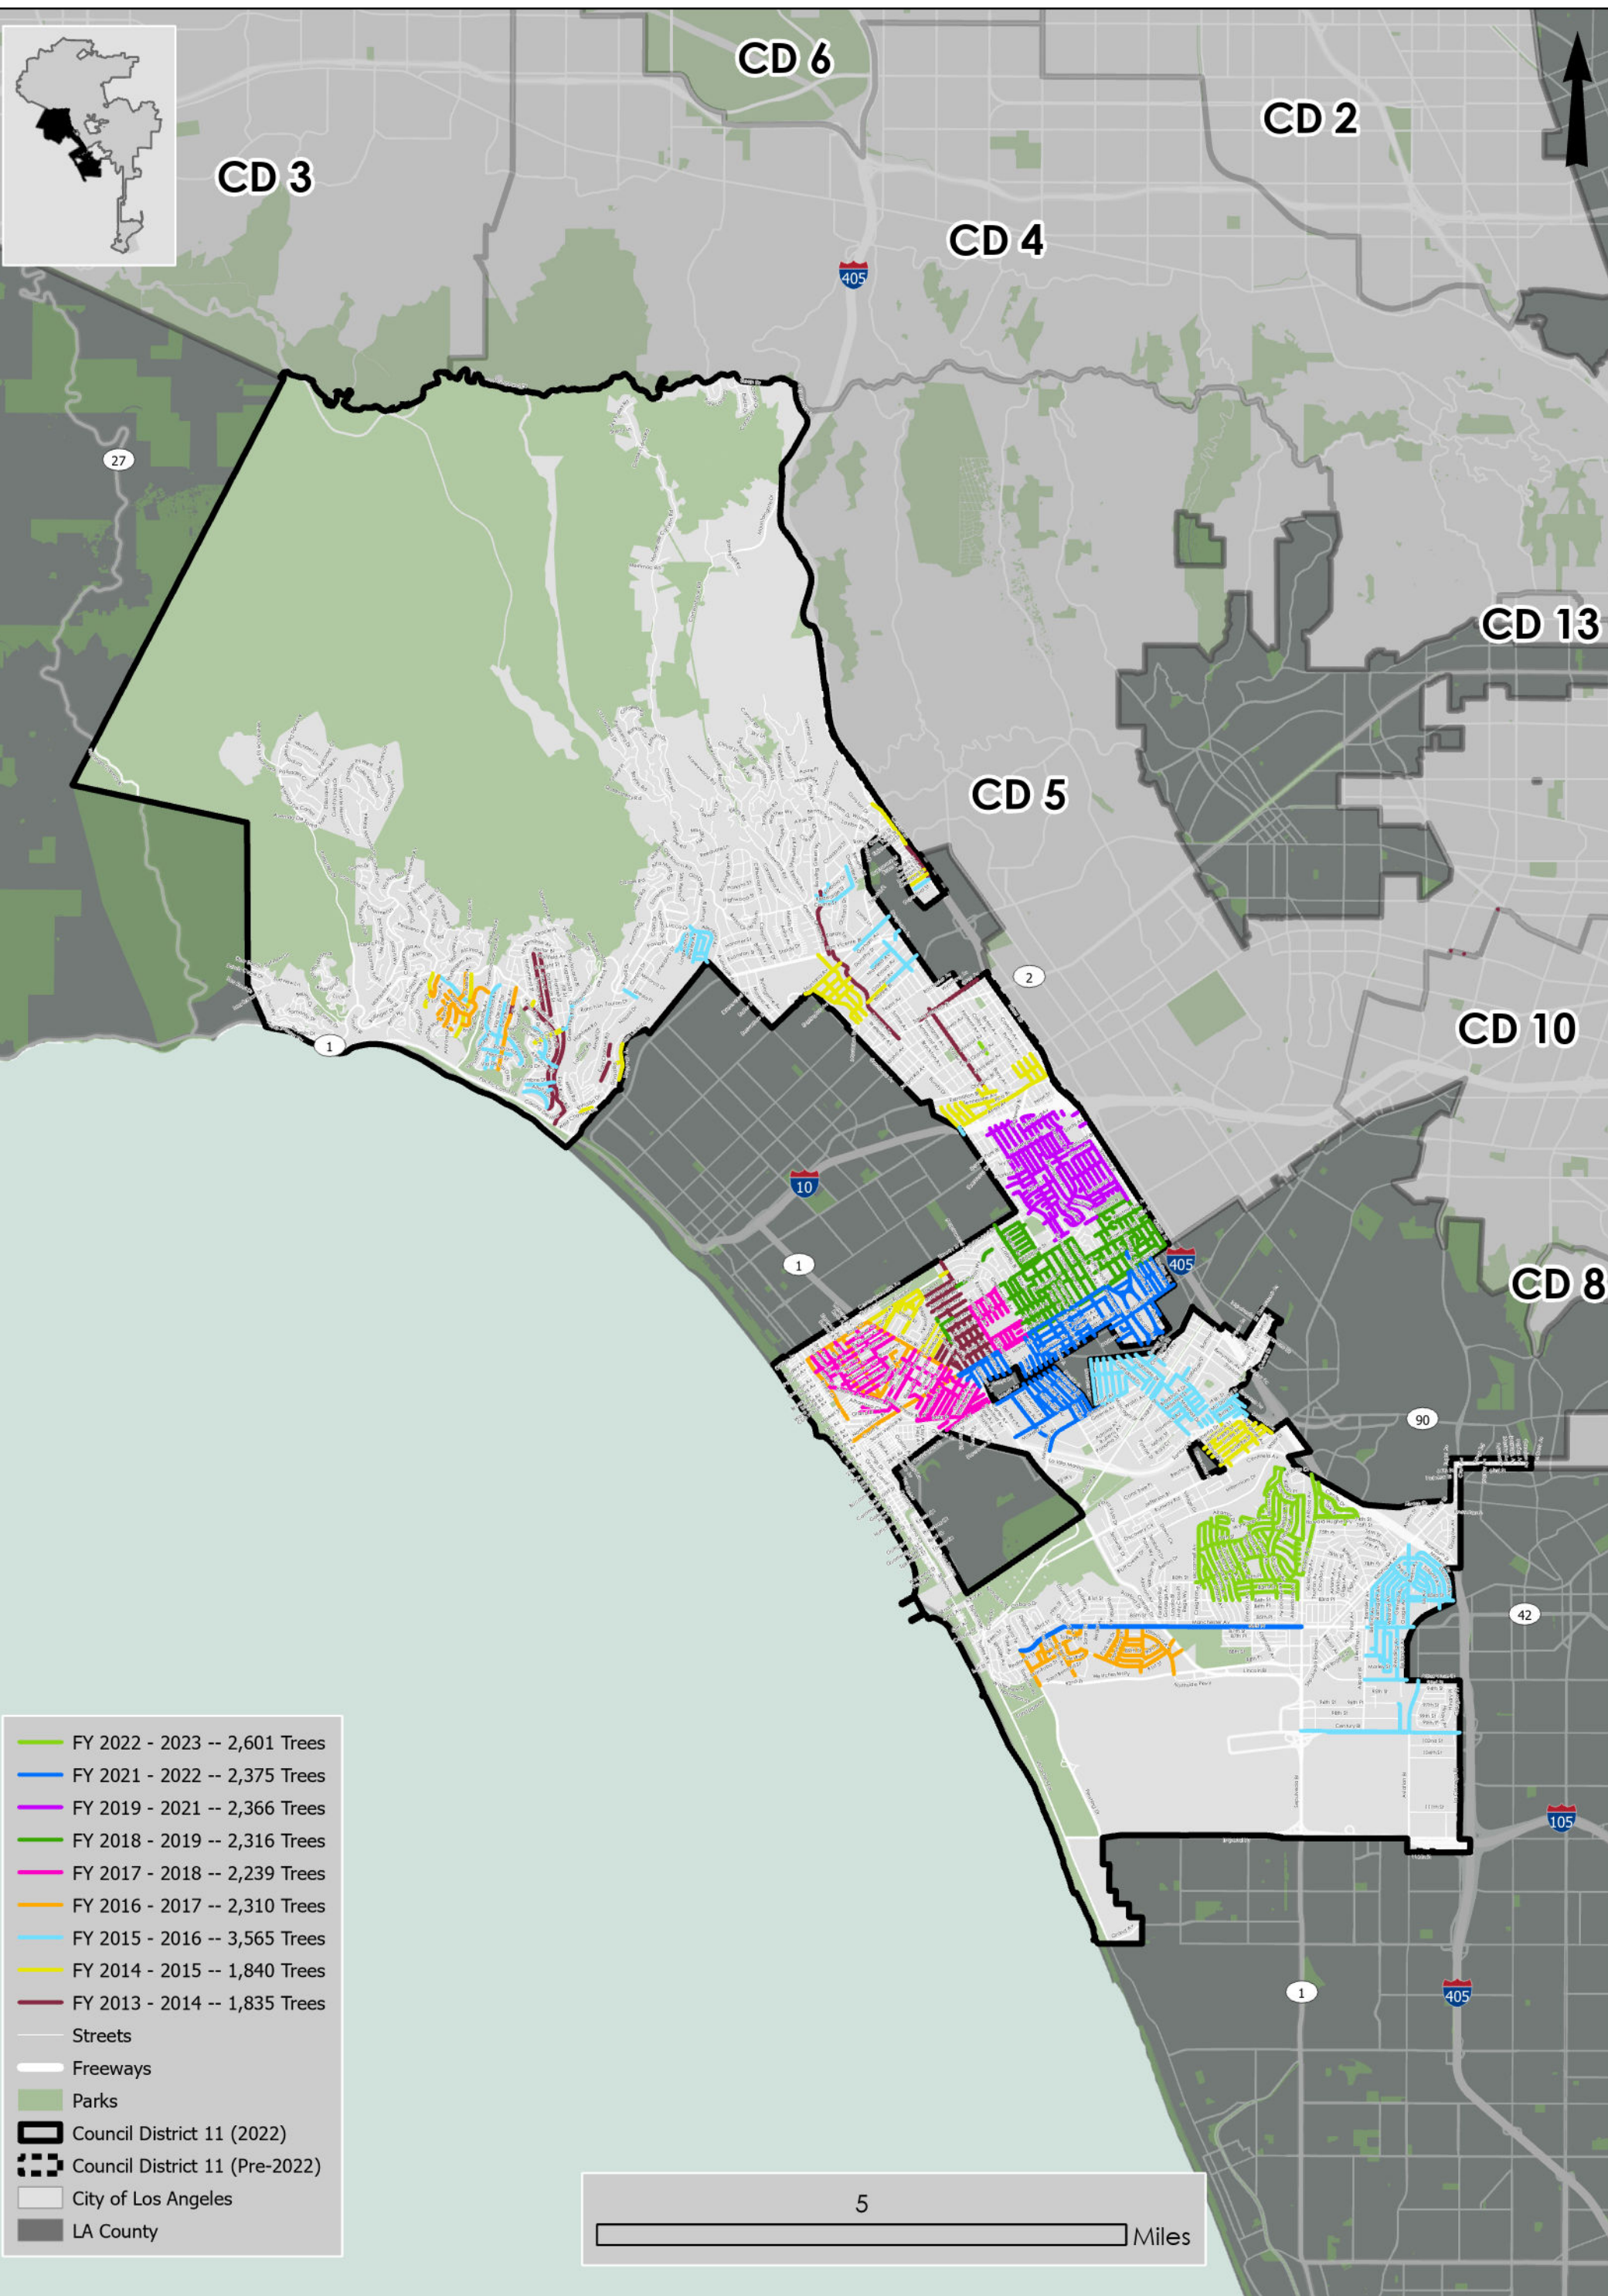

Tree Trimming Council District 11

- FY 2022 - 2023 -- 2,601 Trees
- FY 2021 - 2022 -- 2,375 Trees
- FY 2019 - 2021 -- 2,366 Trees
- FY 2018 - 2019 -- 2,316 Trees
- FY 2017 - 2018 -- 2,239 Trees
- FY 2016 - 2017 -- 2,310 Trees
- FY 2015 - 2016 -- 3,565 Trees
- FY 2014 - 2015 -- 1,840 Trees
- FY 2013 - 2014 -- 1,835 Trees
- Streets
- Freeways
- Parks
- Council District 11 (2022)
- Council District 11 (Pre-2022)
- City of Los Angeles
- LA County

5 Miles